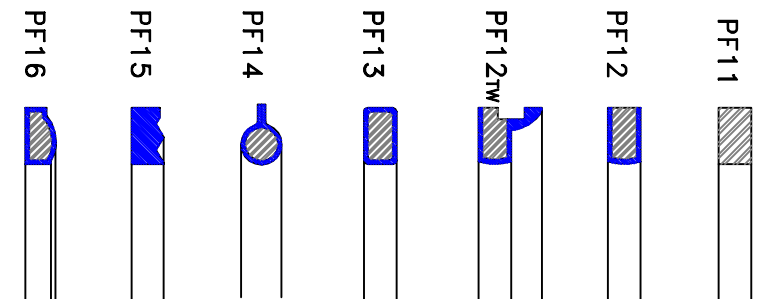

Camlock / TW

Asseptic –
DIN11851

TRI-Clamp

Lid Seals