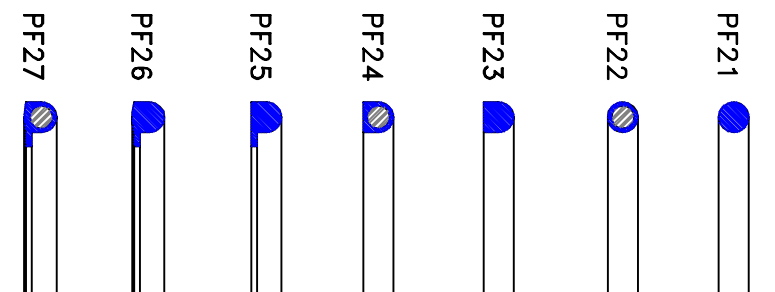

Camlock / TW

Asseptic –
DIN11851

TRI-Clamp

Lid Seals