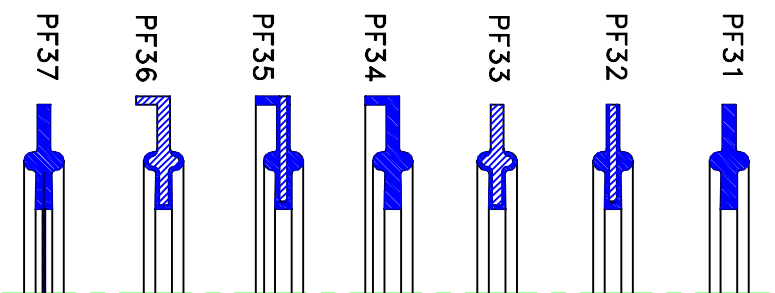

Camlock / TW

Asseptic –
DIN11851

TRI-Clamp

Lid Seals